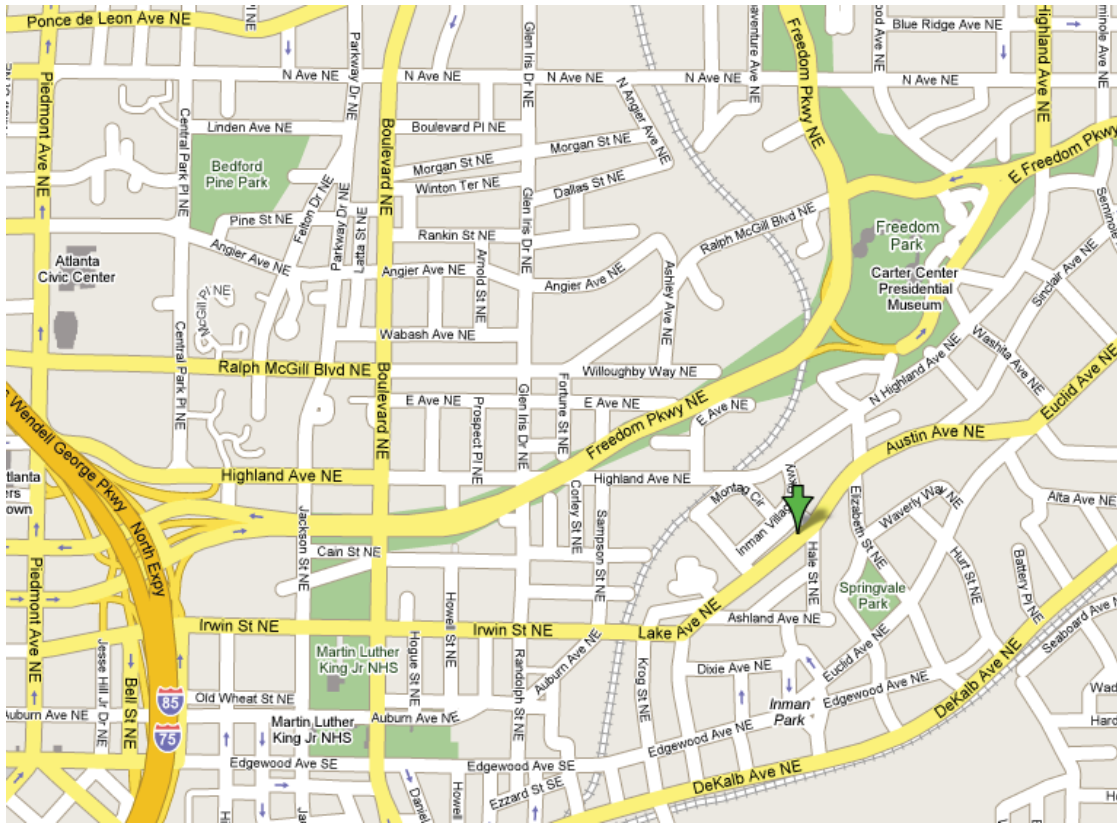

## Directions / Location

- From N.Highland Ave & Ponce de Leon Ave - Go south on N.Highland for .9 miles to Elizabeth Street. Go left on Elizabeth for one block. At the stoplight go right on Lake Ave and you will see Inman Park Village on the right hand side of the street within 300 yards.

- From 75/85 (either direction) - Take the Freedom Parkway Exit #248). As you exit the ramp, get into the left hand turning lane and go left on Boulevard. Immediately following the left on Boulevard, go right on N.Highland Ave. At the first stop light go straight and then straight again through the following stop sign. The road will curve left going down the hill. You can take your first right into Inman Park Village or if you prefer you can drive to the stop sign at Elizabeth. Elizabeth Street. Go right on Elizabeth for one block. At the stoplight go right on Lake Ave and you will see Inman Park Village on the right hand side of the street within 300 yards.

- From Peachtree St & North Avenue - Go East on North Ave for approximately 1.5 miles until you get to N. Highland Ave. Go right on N. Highland for approximately .6 miles to Elizabeth Street. Go left on Elizabeth for one block. At the stoplight go right on Lake Ave and you will see Inman Park Village on the right hand side of the street within 300 yards.